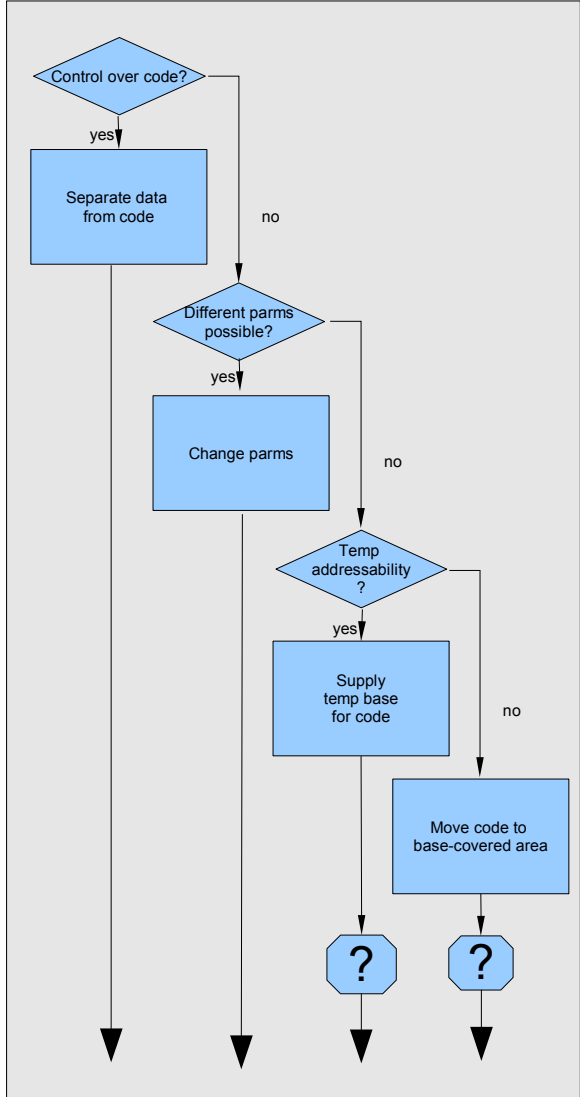

Base = 4096 bytes

- Change code with
- IEABRC
 - MAKEREL
 - by hand

All works

Rel = 64K both ways

more?
Food for thoughts:
relative in LONG
POPs

Martin@pi-sysprog.de