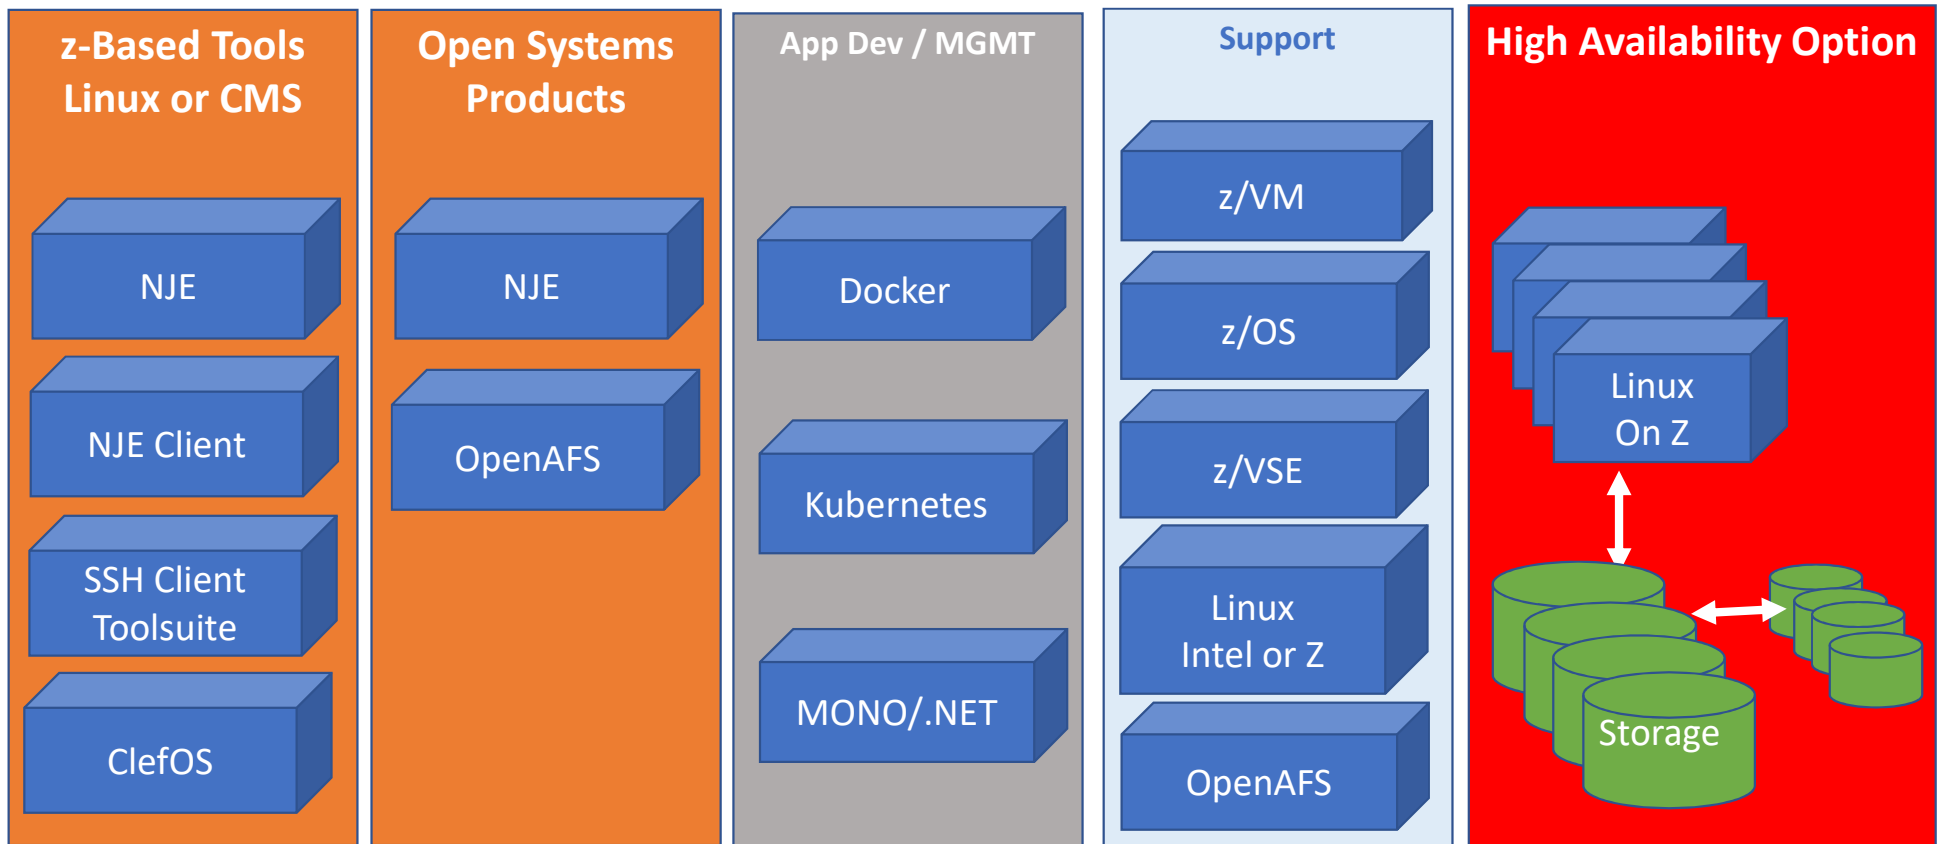

Offerings from Sine Nomine Associates:

Consulting-Design-Development-Engineering-Management--Services-Support-Tools-Training