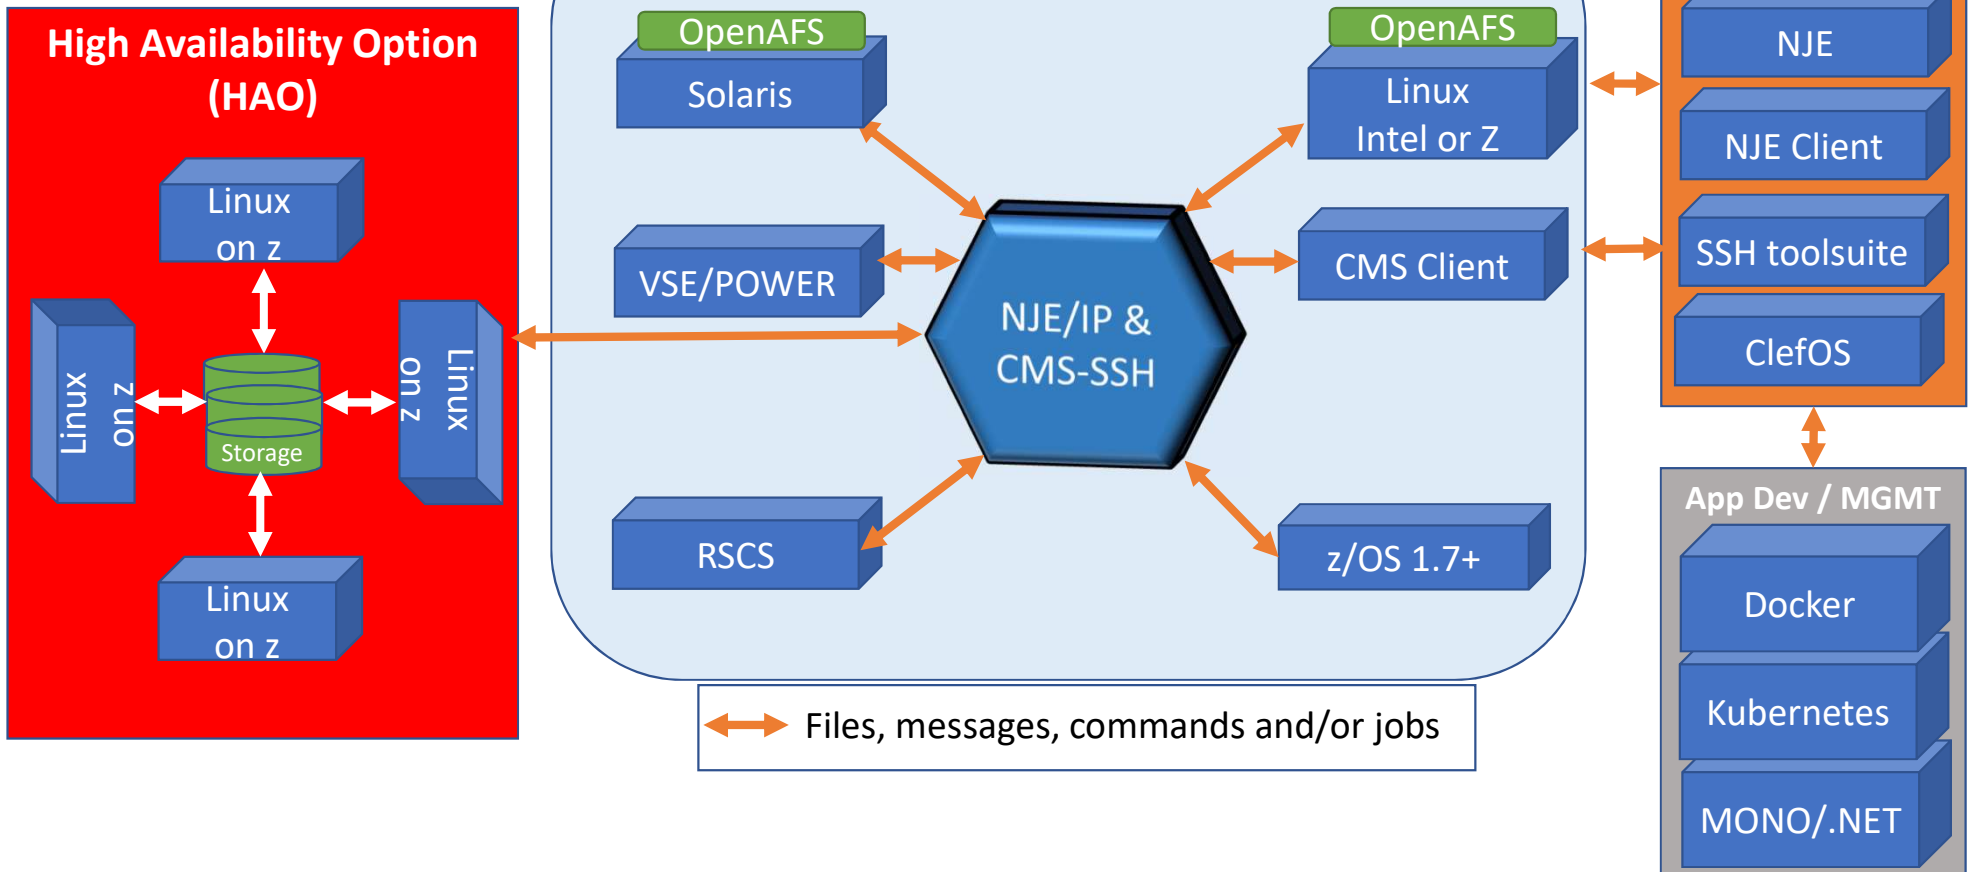

SINE NOMINE ASSOCIATES

20 Years Customer Success

SNA: Configuration Example